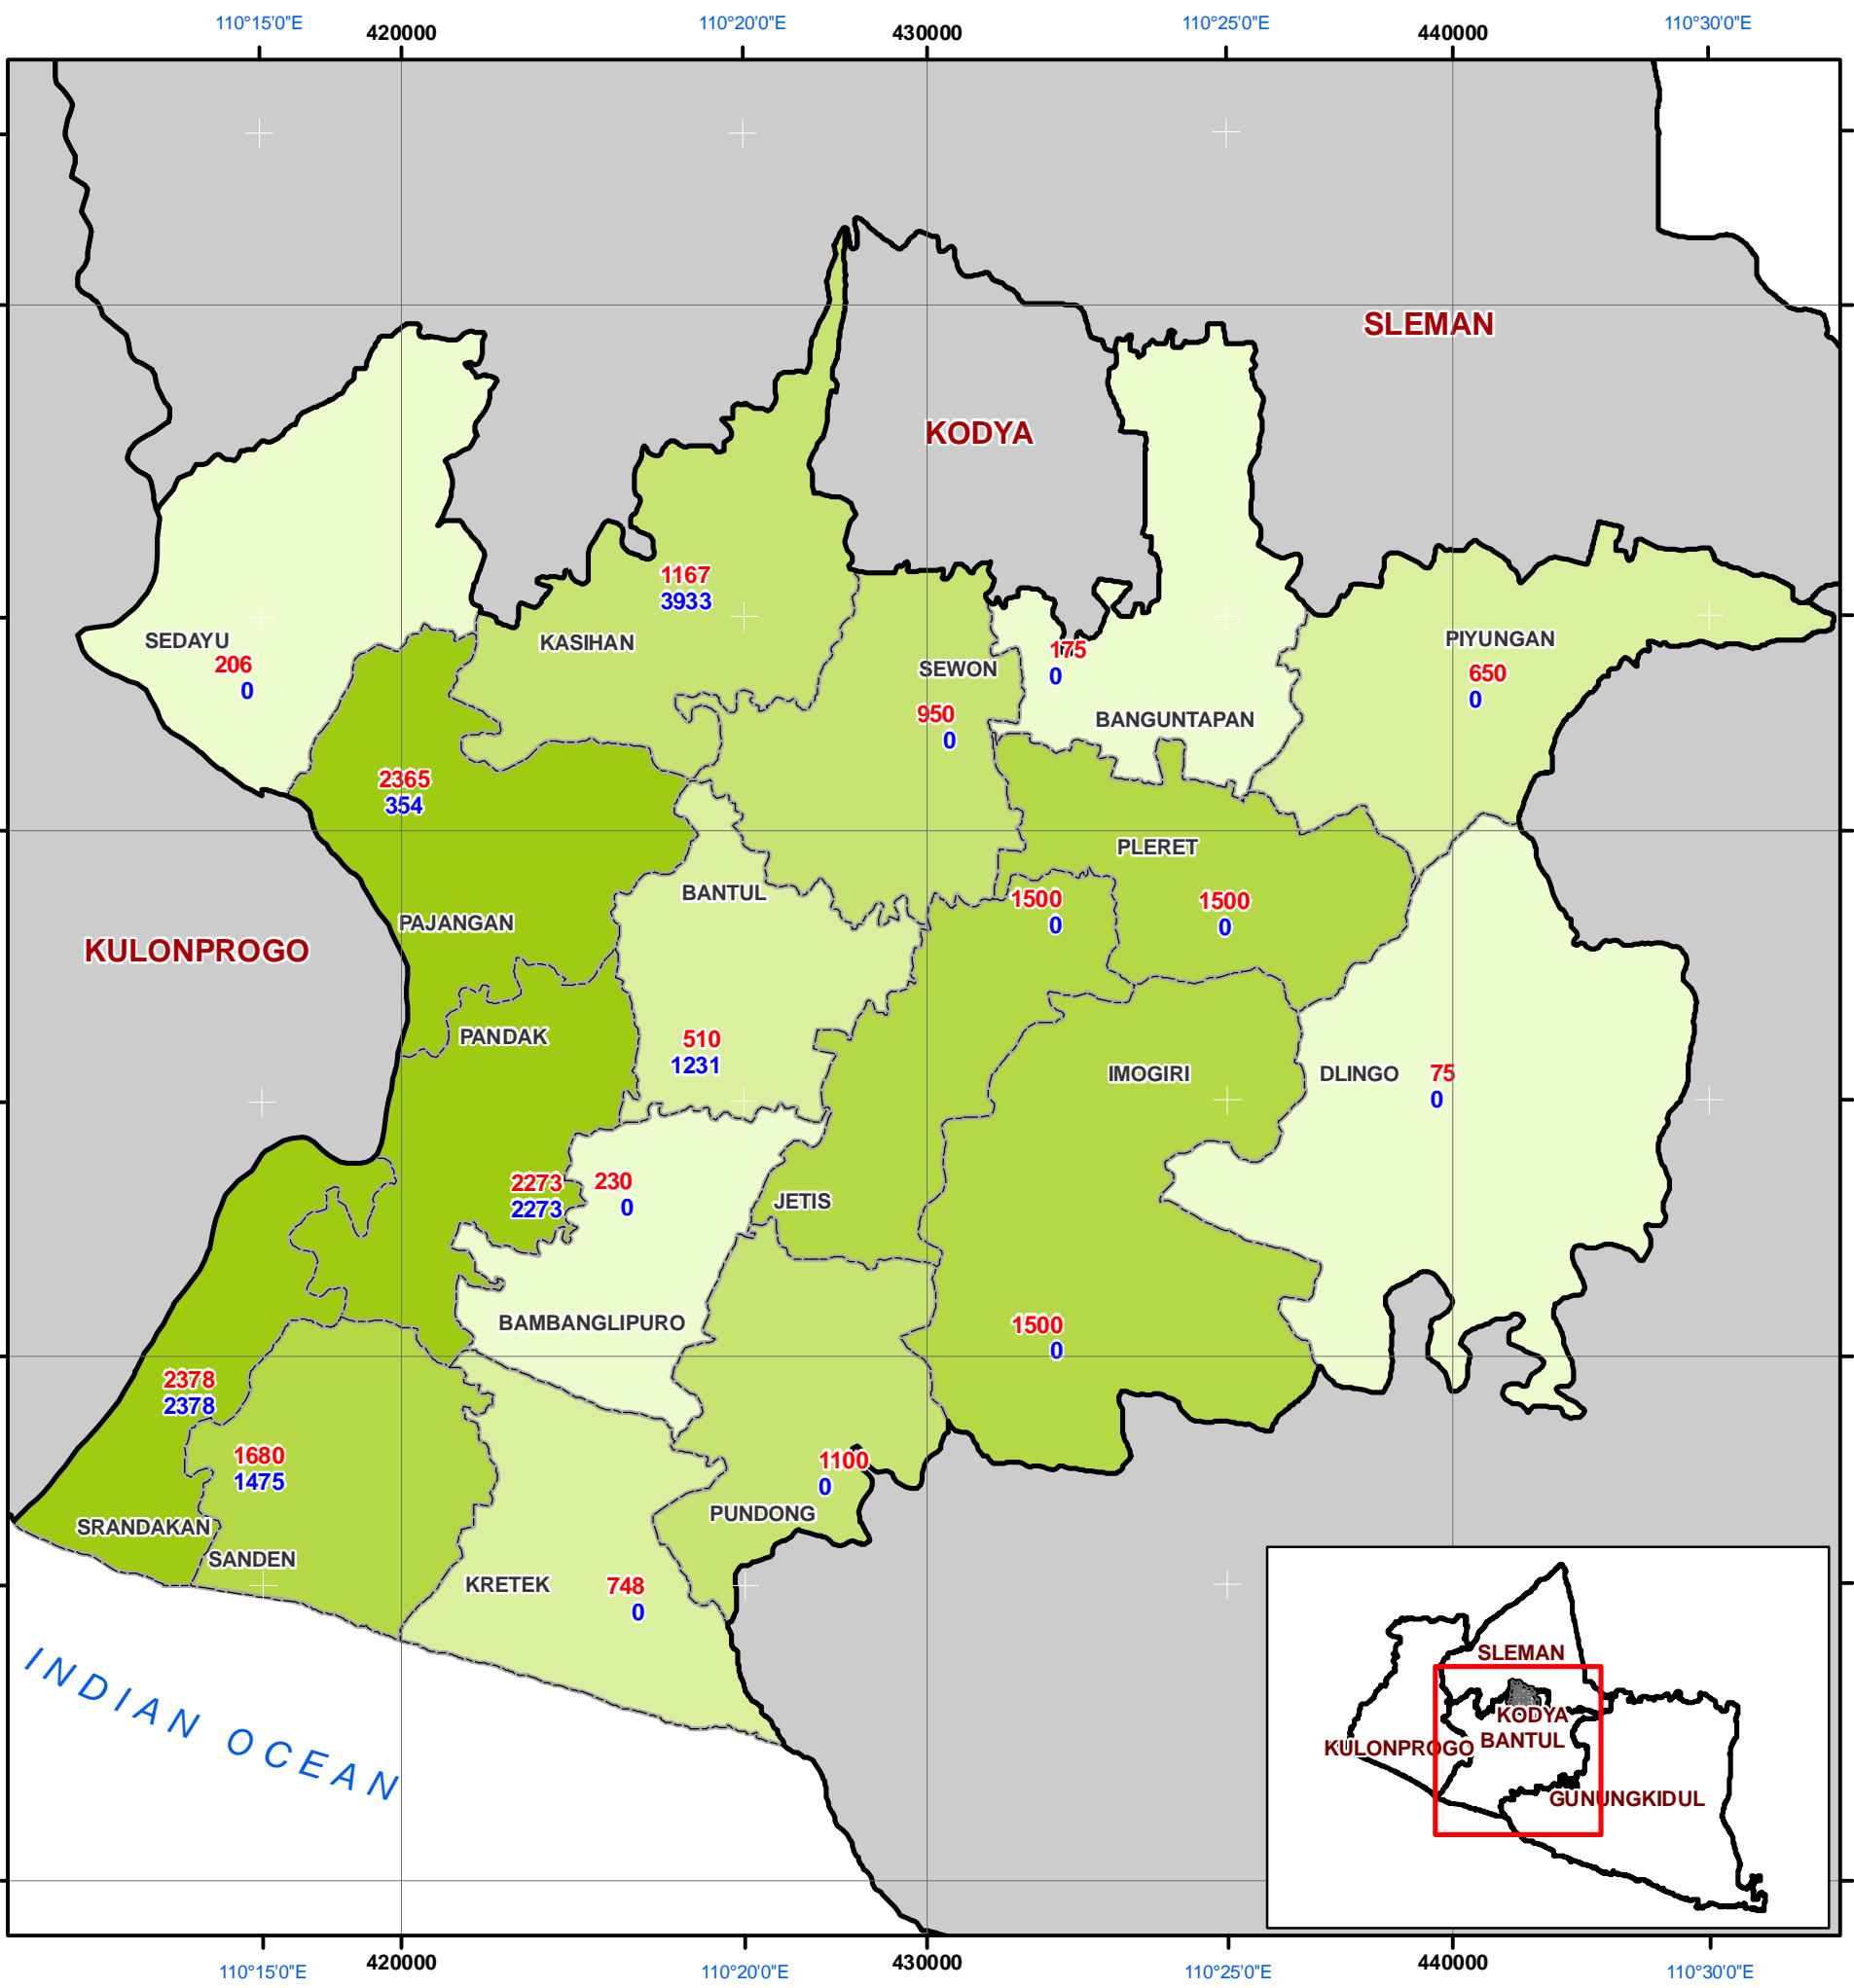

NUMBER OF HOUSING DAMAGED BANTUL DISTRICT, YOGYAKARTA

Legend

- District Boundary
- Sub District Boundry

Housing Heavily Damaged

- 75 - 250
- 251 - 750
- 751 - 1200
- 1201- 1700
- 1701 - 2500

- 100 Number of Housing Heavily Damaged
- 100 Number of Housing Lightly Damaged

Sub District	Number of Houses	
	Heavily Damaged	Lightly Damaged
Kasihian	54	193
Banguntapan	187	303
Sedayu	3	15
Piyungan	156	205
Sewon	363	250
Pajangan	34	86
Pleret	684	4078
Bantul	234	167
Dlingo	6	-
Pandak	88	216
Imogiri	119	247
Bambanglipuro	548	0
Srandakan	6	17
Pundong	333	200
Sanden	2	25
Kretek	18	220
Jetis	646	223
Total	3481	6445

The boundaries and names depicted on these maps do not imply any official acceptance or endorsement by UN

Data Source : SATKORLAK Yogyakarta, 30 May 2006
Map Produced : 1st June 2006