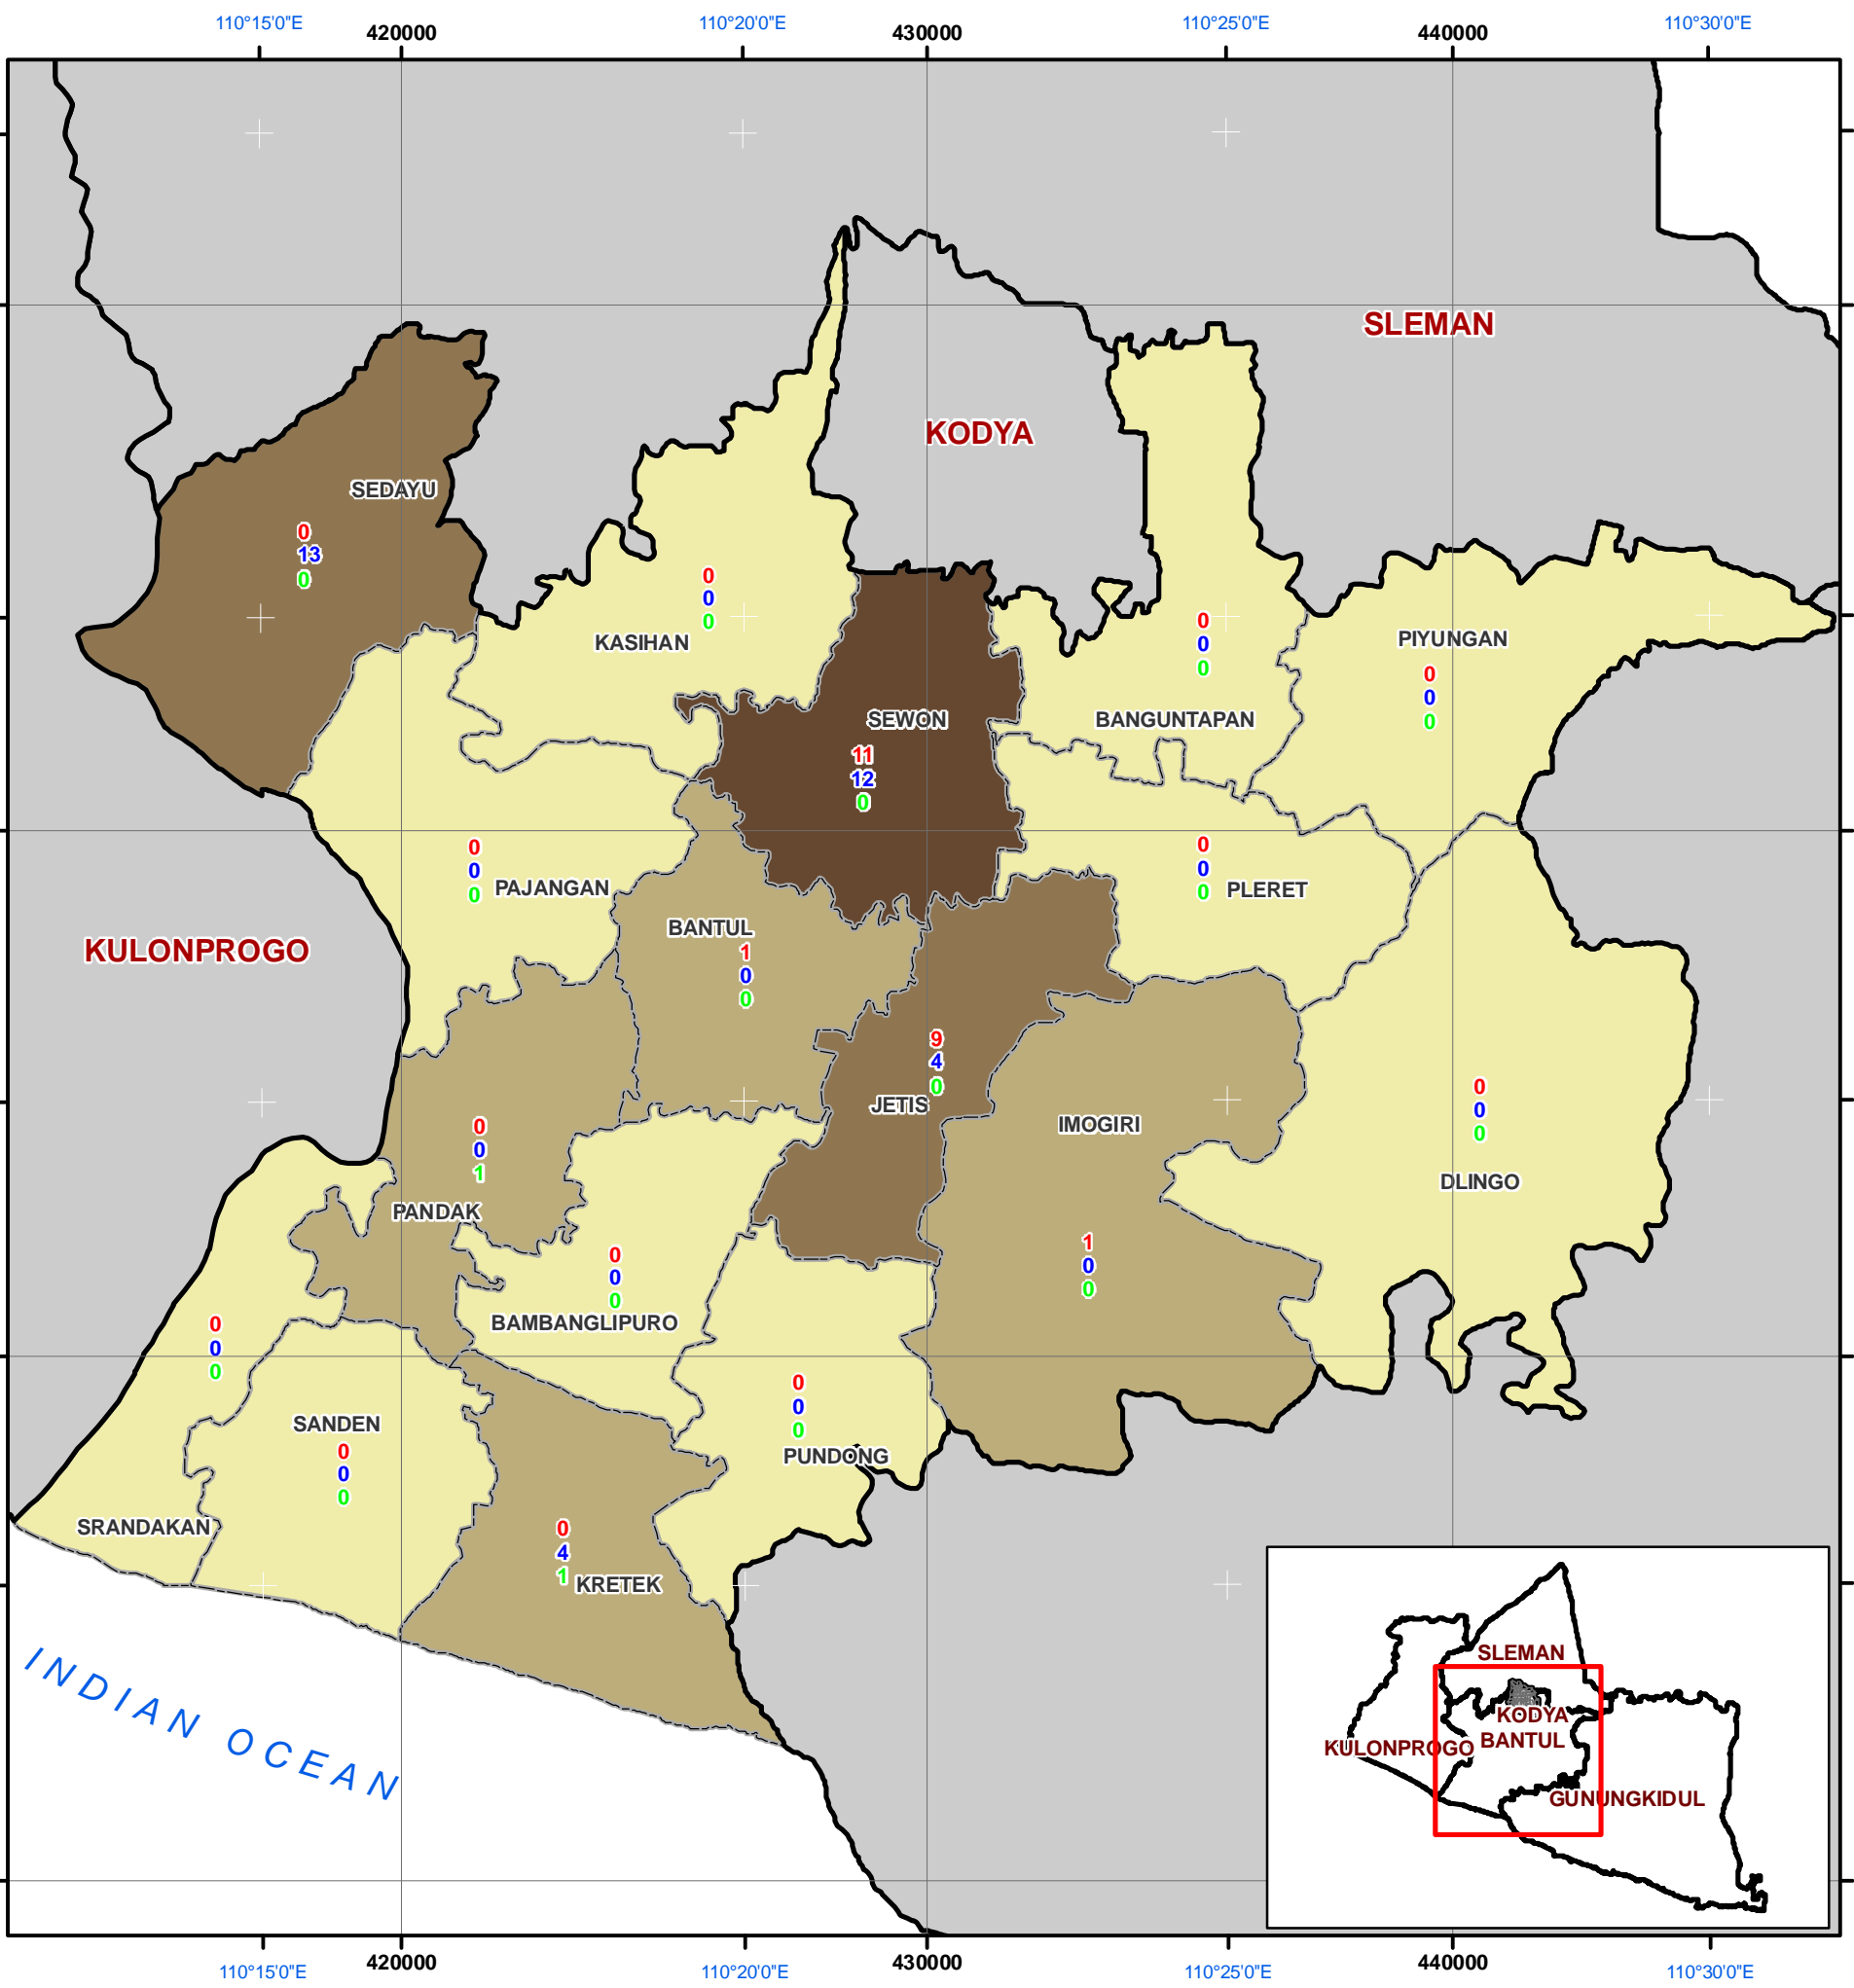

NUMBER OF ELEMENTRY SCHOOLS DAMAGED BANTUL DISTRICT, YOGYAKARTA

Legend

- District Boundary
- Sub District Boundry

Elementary Schools Damaged

- No Information
- 1 - 5
- 6 - 15
- 16 - 25

- 100 Number of Puskesmas Damaged
- 100 Number of PUSTU Damaged

The boundaries and names depicted on these maps do not imply any official acceptance or endorsement by UN

Data Source : Media Center, 1st June 2006
Map Produced : 2nd June 2006